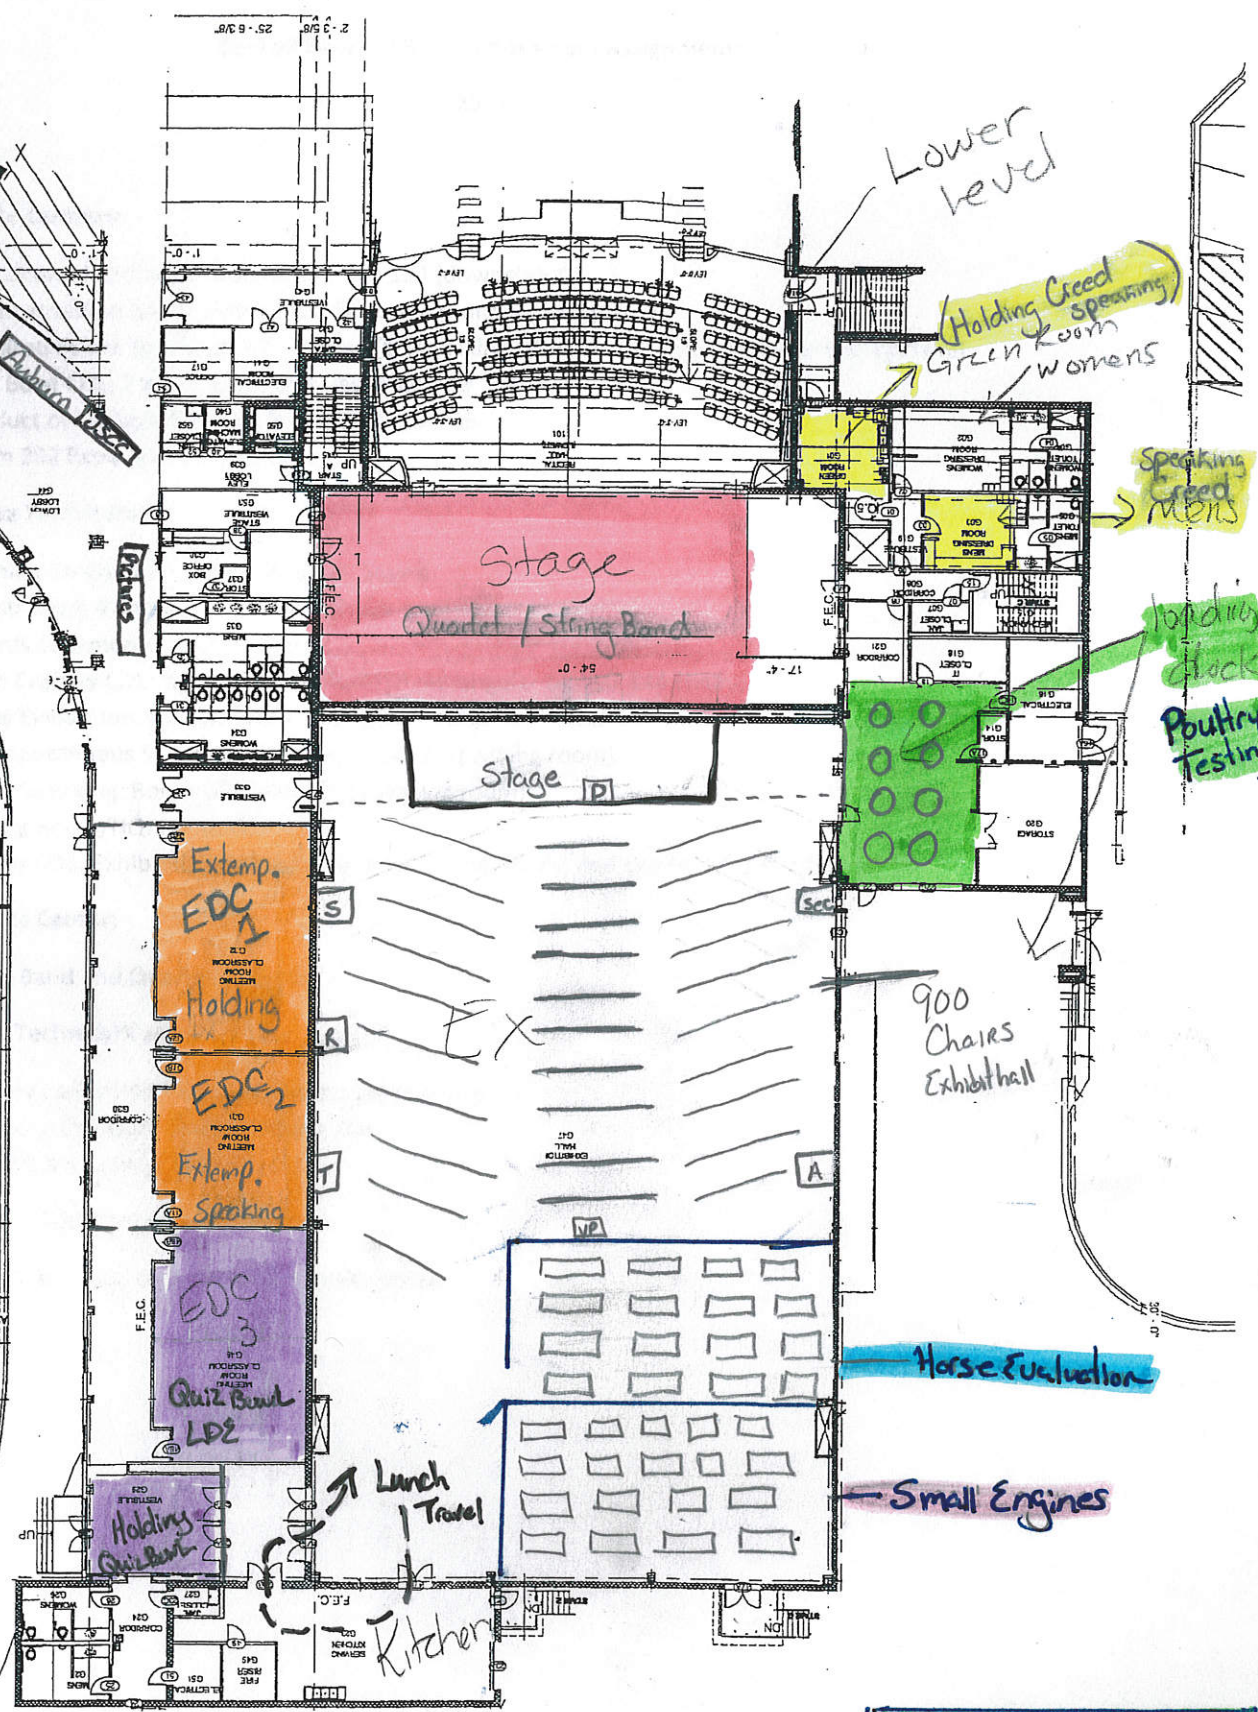

ACADEMIC

Amicus Center

Registration

Lower level

(Holding Creed speaking) Green Room women

Speaking Creed men

holding clock Poultry Testing

Horse Evaluation

Small Engines

Poultry CDE Jeff State Out Building

Top Floor

Jefferson State
Community College
Floor Plan

Conduct of Chapter Mtg Rm 216 (36)		Rm 214 (34)		Rm 212 Faculty Suites	Break Area/Elevators Restrooms		Ag Construction & Maintenance Rm 206 (41)		Rm 202 (37)
Rm 215 (Nursing Lab- beds/ mannequins)	Rm 213 (Nursing Lab- beds, mannequins)	Prepared Public Speaking Rm 211 (43)		Holding Area Prepared Speaking Break/Vending Area Room 209		Rm 205 (computer lab)	Rm 201 (computer lab)		

Bottom Floor

Bookstore	Library	Lobby/Elevators/ Restrooms		Ag Mechanics Rm 104 (50)		Ag Mechanics Rm 102 (50)	
Admissions/Offices		Police	Lobby/Front Entrance	Rm 105 (Bio lab)	Rm 101 (Chem lab)		