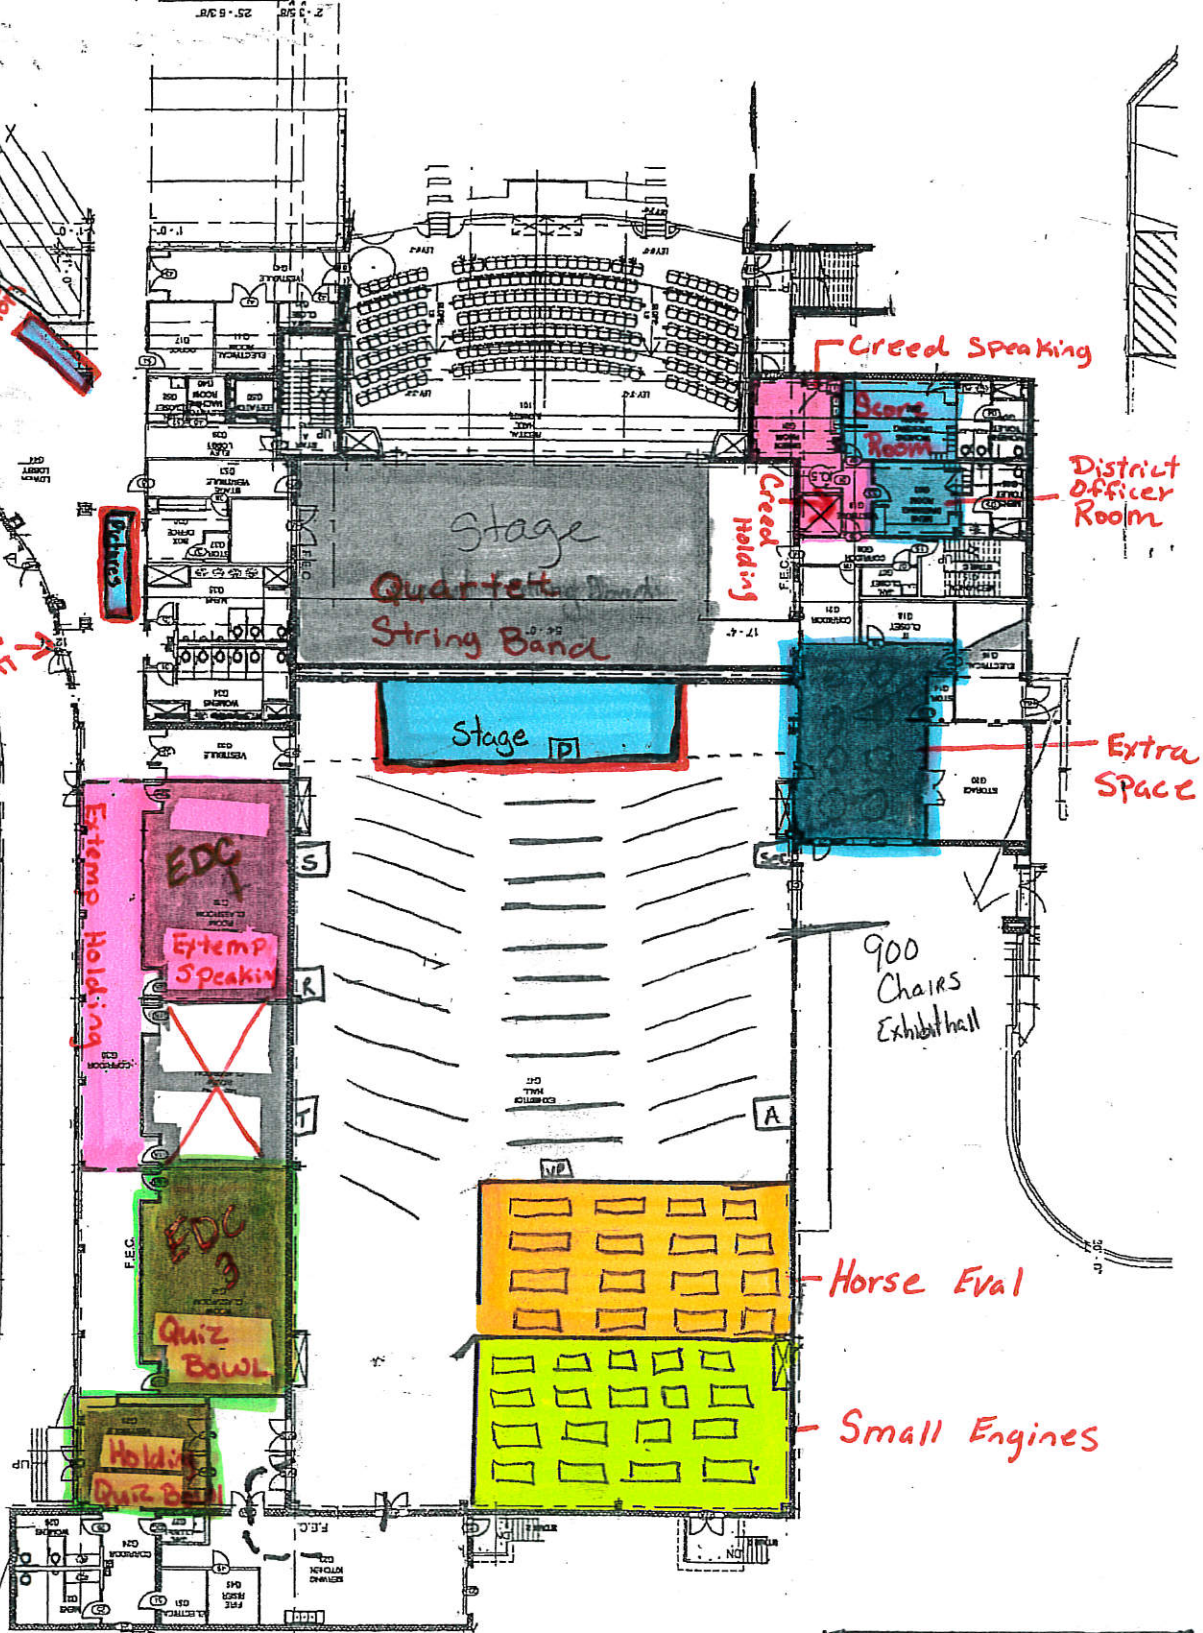

Google

*Contest Locations*

ACADEMIC I

Registration

ENTRANCE

Bus Parking

Jeff State Out Building

Top Floor

Rm 216 (36) <i>CH</i>	Rm 214 (34) <i>Construct</i>	Rm 212 Faculty Suites	Break Area/Elevators Restrooms	Rm 206 (41)	Rm 204 (38) <i>Hq Construction</i>	Rm 202 (37)
Rm 215 (Nursing Lab- beds/ mannequins)	Rm 213 (Nursing Lab- beds, mannequins)	<i>Repaired Fabric Speakers</i> Rm 211 (43) <i>holding</i>	Break/Vending Area	Rm 205 (computer lab)	Rm 201 (computer lab)	

*\* 209?*

Bottom Floor

Bookstore	Library	Lobby/Elevators/ Restrooms	Rm 104 (50) <i>Hq Mech</i>	Rm 102 (50)
Admissions/Offices	Police	Lobby/Front Entrance	Rm 105 (Bio lab)	Rm 101 (Chem lab)