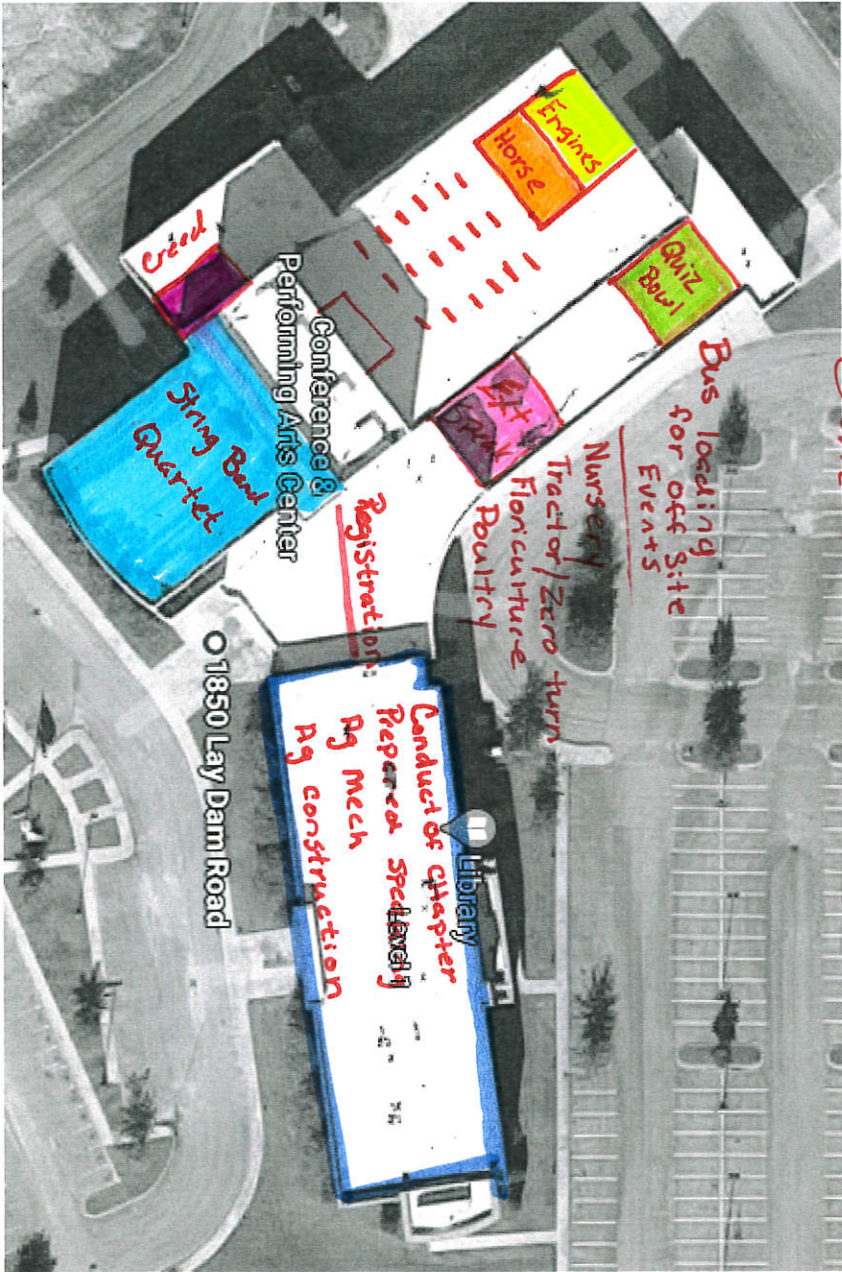

Exhibit  
Hall

1850 Lay Dam Road

Library  
Level 1

Campus  
Classrooms

Bus Parking

Bus Parking

Lay Dam Rd

145

Google

*Contest Locations*

ACADEMIC I

Registration

ENTRANCE

Bus Parking

Jeff State Out Building

Top Floor

Rm 216 (36) <i>CH</i>	Rm 214 (34) <i>Construct</i>	Rm 212 Faculty Suites	Break Area/Elevators Restrooms	Rm 206 (41)	Rm 204 (38) <i>Hq Construction</i>	Rm 202 (37)
Rm 215 (Nursing Lab- beds/ mannequins)	Rm 213 (Nursing Lab- beds, mannequins)	<i>Repaired Fabric Speakers</i> Rm 211 (43) <i>holding</i>	Break/Vending Area	Rm 205 (computer lab)	Rm 201 (computer lab)	

*\* 209?*

Bottom Floor

Bookstore	Library	Lobby/Elevators/ Restrooms	Rm 104 (50) <i>Hq Mech</i>	Rm 102 (50)
Admissions/Offices	Police	Lobby/Front Entrance	Rm 105 (Bio lab)	Rm 101 (Chem lab)