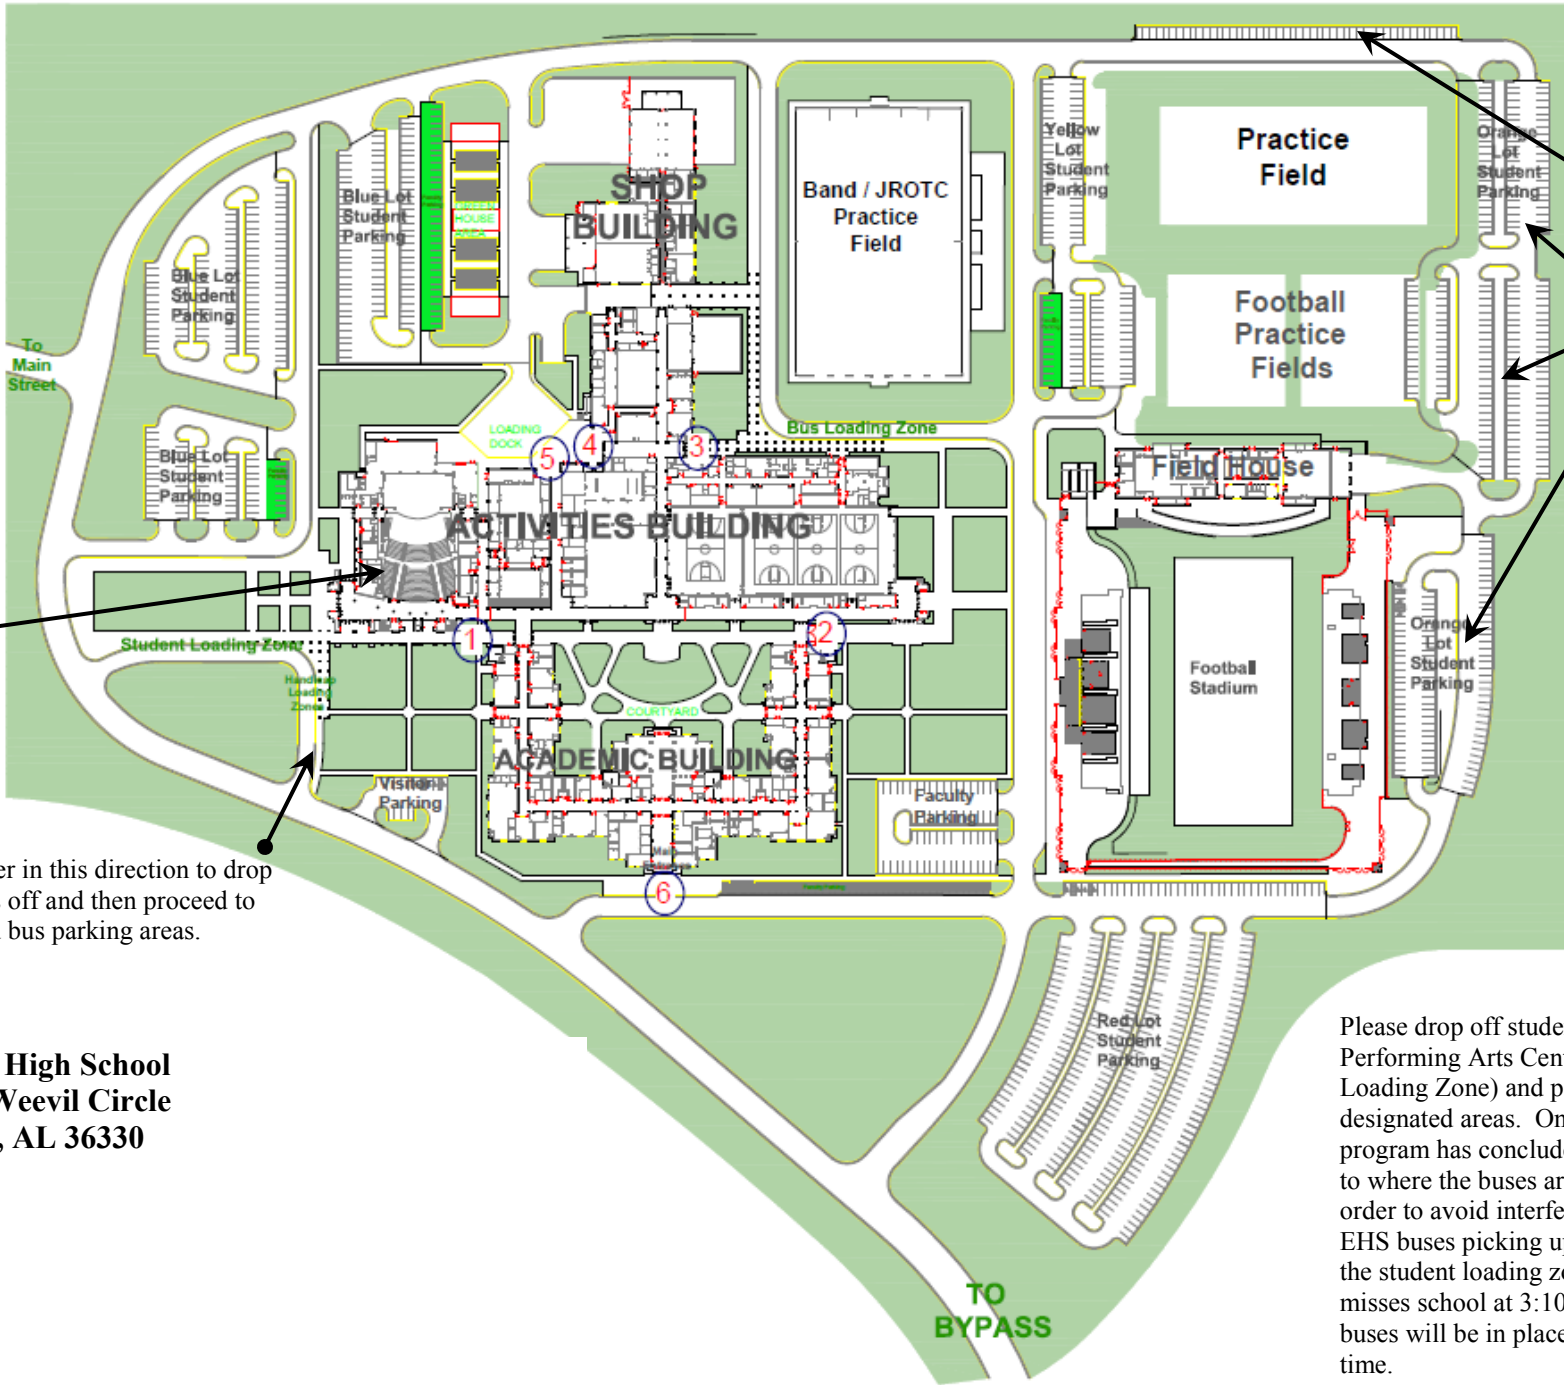

Enterprise High School Campus Map

Buses/vehicles can park in any of these parking lots that are available.

EHS Performing Arts Center

Buses can enter in this direction to drop FFA members off and then proceed to the designated bus parking areas.

Enterprise High School
1801 Boll Weevil Circle
Enterprise, AL 36330

Please drop off students at the EHS Performing Arts Center (Student Loading Zone) and park buses in the designated areas. Once the awards program has concluded, please walk to where the buses are parked in order to avoid interfering with the EHS buses picking up students in the student loading zone. EHS dismisses school at 3:10 p.m. and the buses will be in place prior to that time.